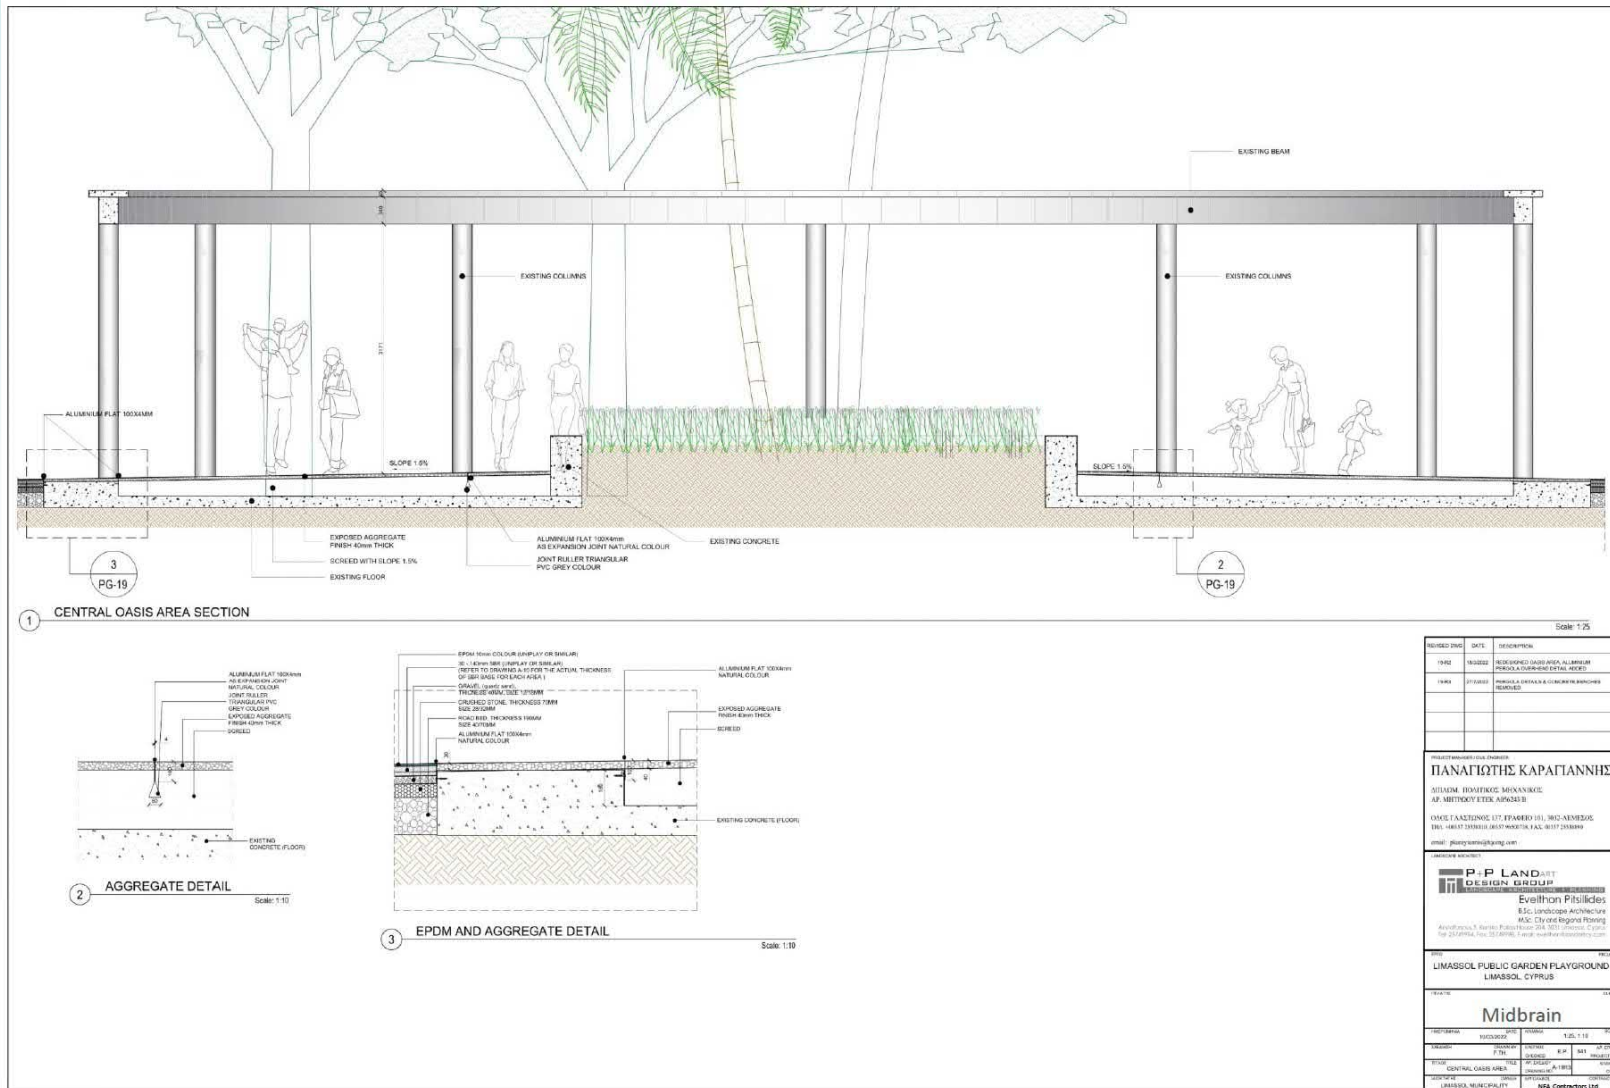

Central Oasis Area